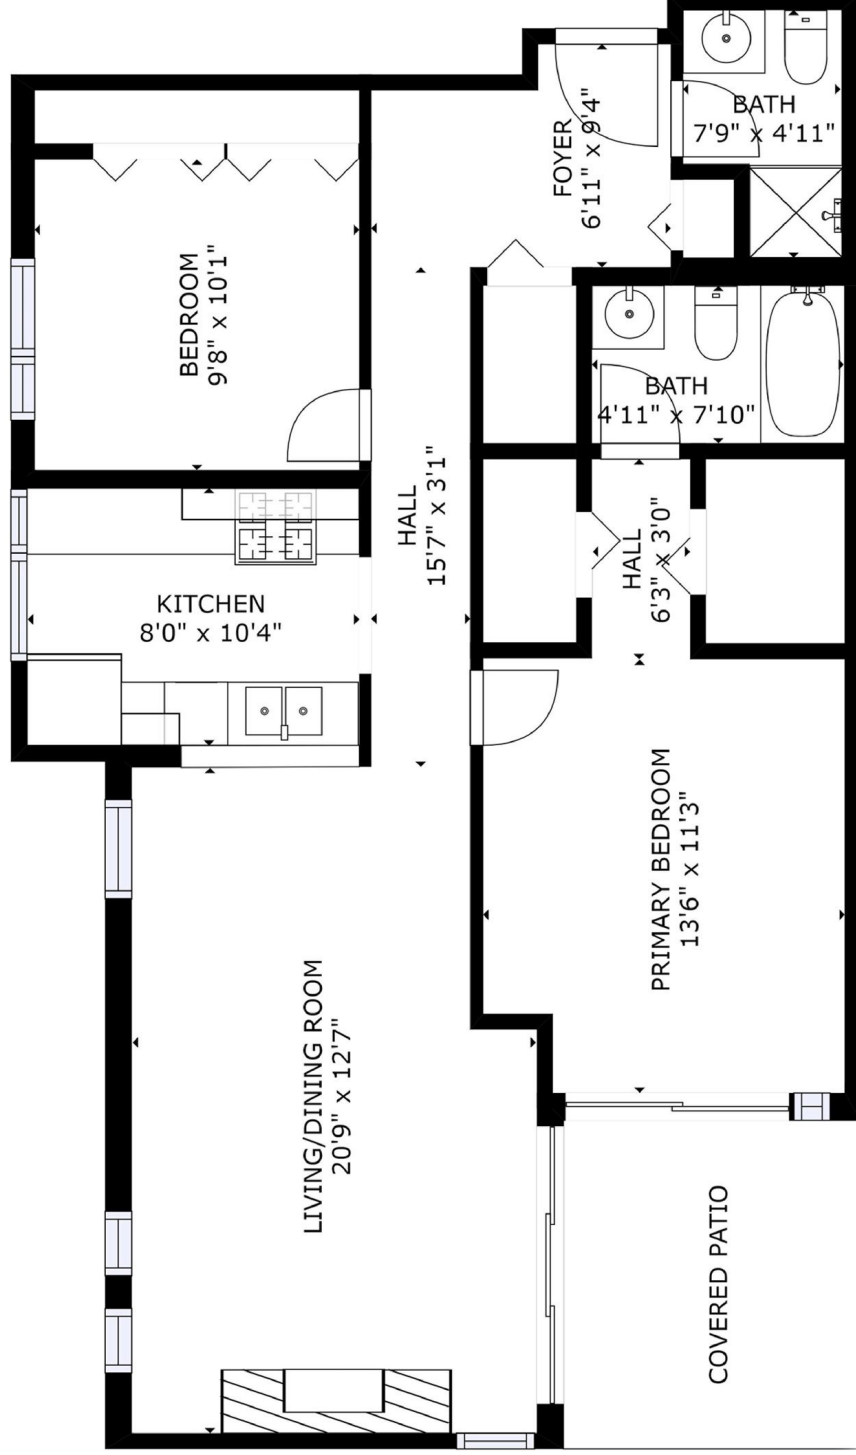

101 1820 East Kent Ave
Vancouver, BC

BANDEL & ASSOCIATES
Local, Independent Real Estate Corporation

Your offer your ... A Trusted Name in the Neighborhood!

BANDEL-ASSOCIATES.COM
604.649.9754

DISCLAIMERS:
 1. MEASUREMENTS ARE FOR PROMOTIONAL USE ONLY & ARE NOT INTENDED FOR CONSTRUCTION USE.
 ROOM DIMENSIONS ARE APPROXIMATE. FLOOR PLAN IS CREATED FROM 3D SCANNING.
 MEASUREMENTS & CALCULATIONS FOR FINISHED AREAS ARE NOT E&O INSURED.
 2. ALL AREAS MAY NOT BE INCLUDED IN THE FLOOR PLAN.
 3. THIS FLOOR PLAN MAY ONLY BE REPRODUCED WITH PERMISSION OF THE REALTOR(S) ON THIS FLOOR PLAN.